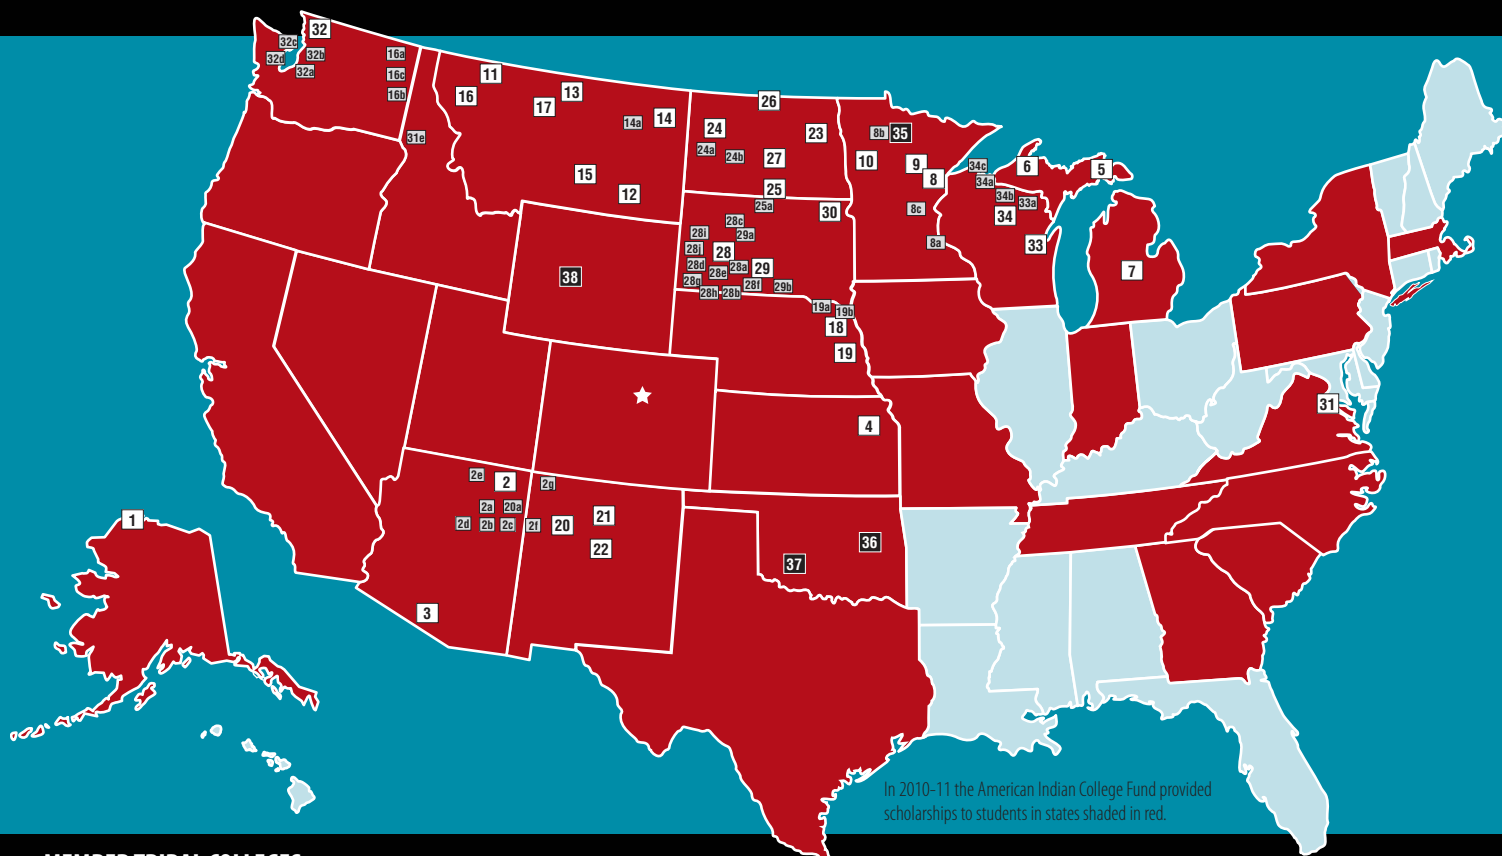

# Tribal Colleges and Universities Map

In 2010-11 the American Indian College Fund provided scholarships to students in states shaded in red.

## MEMBER TRIBAL COLLEGES

### Alaska

- 1 **Ilisagvik College**  
Barrow, AK